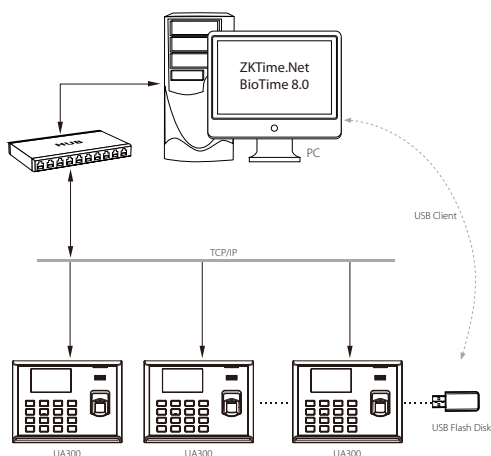

Specifications

Fingerprint Capacity	3,000 (1:N)
Card Capacity	10,000 (Optional)
Record Capacity	100,000
Display	2.8-inch TFT Screen
Communication	TCP/IP, USB-host / Client(Optional)
Standard Functions	Webserver, SMS, Automatic Status Switch, Self-Service Query, Workcode, T9 Input, 14-digit User ID, DST, Schedule Bell
Optional Functions	ID / IC / HID, External Printer and Bell, Photo ID, ADMS
Software	ZKTime.Net, ZKBio Time
Power Supply	DC 5V 0.8A
Verification Speed	≤0.5 sec
Operating Temp.	0 °C- 45 °C
Operating Humidity	20%-80%
Dimension	180 × 135 × 37 mm (Length × Width × Thickness)
Net Weight	0.70 kg

Configuration