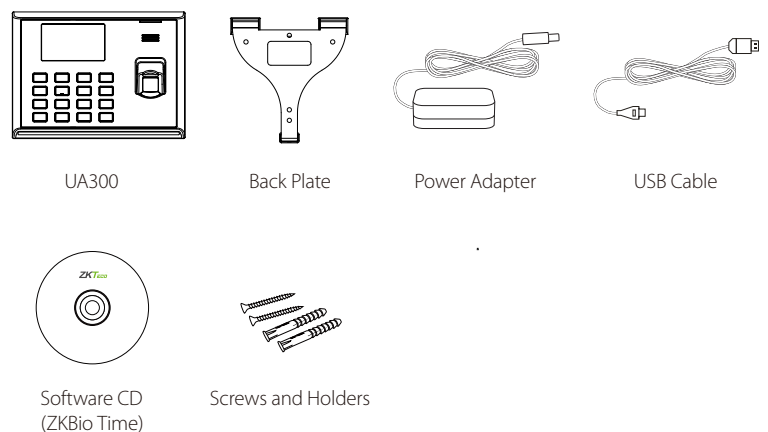

What's in the Box

ZKTeco Inc.

ZK Mansion, Wuhe Rd, Gangtou, Bantian, Buji Town,
Longgang District, Shenzhen China 518129
Tel: 86-755-8960 2345/46/47/48
E-mail: sales@zkteco.com
www.zkteco.com

Global Offices:

USA: +1 732-412-6007
EU: +34 916532891
Brazil: +55 31 2515-8326
Thailand: +66-027199154
Mexico: +52-55-52928418

South Africa: +27 12 259 1047
Egypt: +201110444134
Dubai: +971 4 6091 310
India: +91 8123536788
Indonesia: +62 21 2921 8949

Vietnam: +84-0169-5813007
Philippines: +63 9084118832
Russia: +8 915 178-46-81